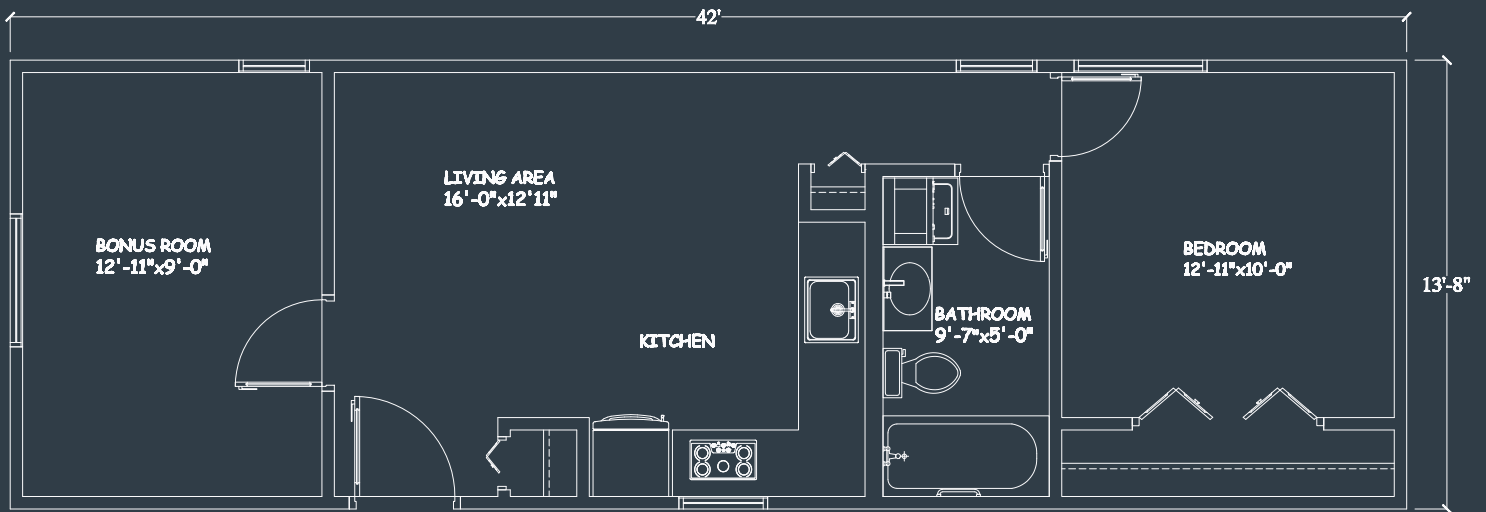

# ACADIA MODERN | 614 sq ft\*

1 bedroom • 1 bathroom • Bonus room • Vaulted ceilings • \*40 sq ft covered porch

## About This Kabin:

- 614 SF - Includes 40 SF covered porch
- Living and Kitchen areas with vaulted ceiling to maximize space + attic storage space over bathroom
- 1 Bedroom and 2nd bonus room with vaulted ceilings
- 1 Bathroom
- Adjustable Interior Layouts
- Semi customizable options including flexible window and door locations
- Constructed to Built Green's 4-star standards