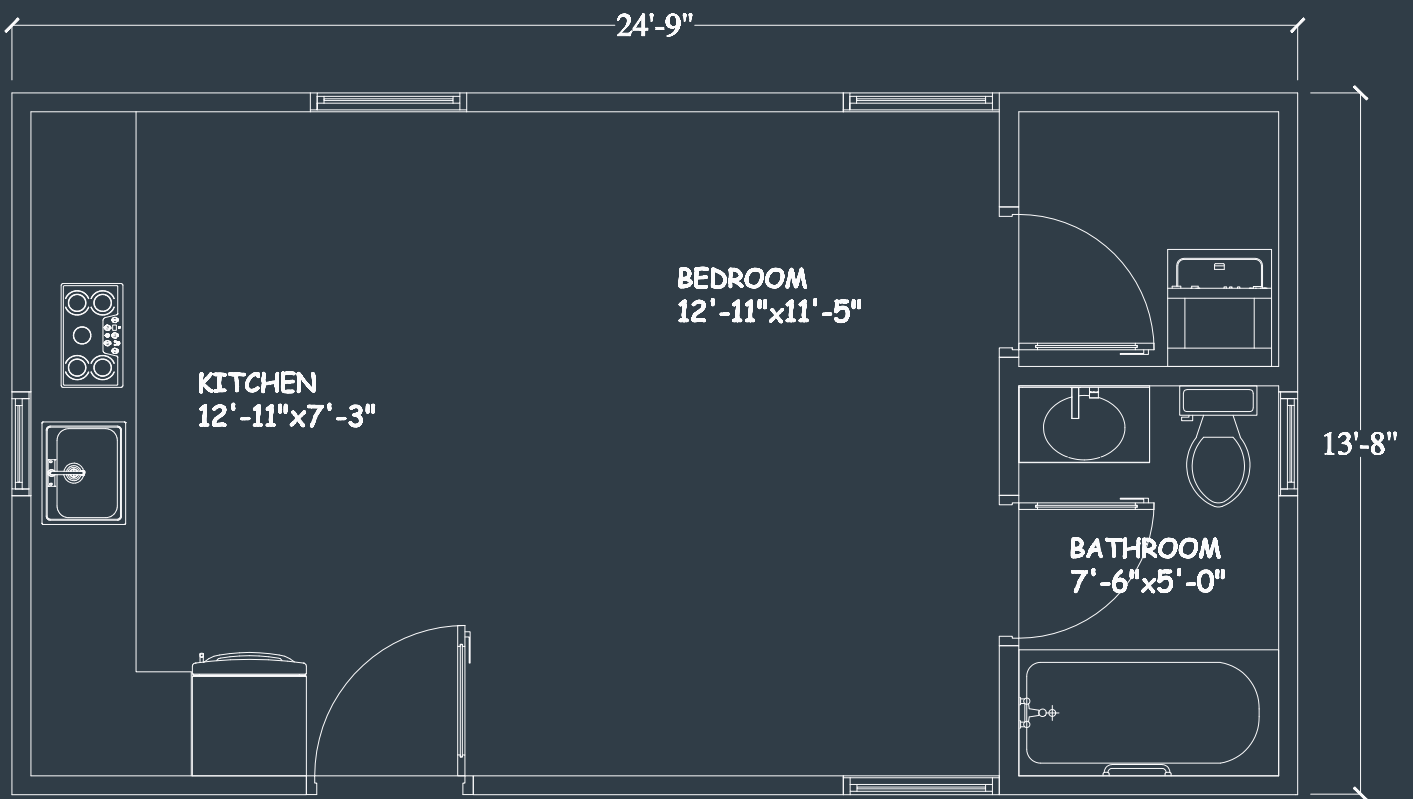

CASCADE MODERN | 378 sq ft*

Vaulted living area • 1 bathroom • *40 sq ft covered porch

About This Kabin:

- 378 SF - Includes 40 SF covered porch
- Common Room with vaulted ceiling to maximize space + partially vaulted loft above bathroom/laundry
- 1 Bathroom
- Adjustable Interior Layouts
- Semi customizable options including flexible window and door locations
- Constructed to Built Green's 4-star standards