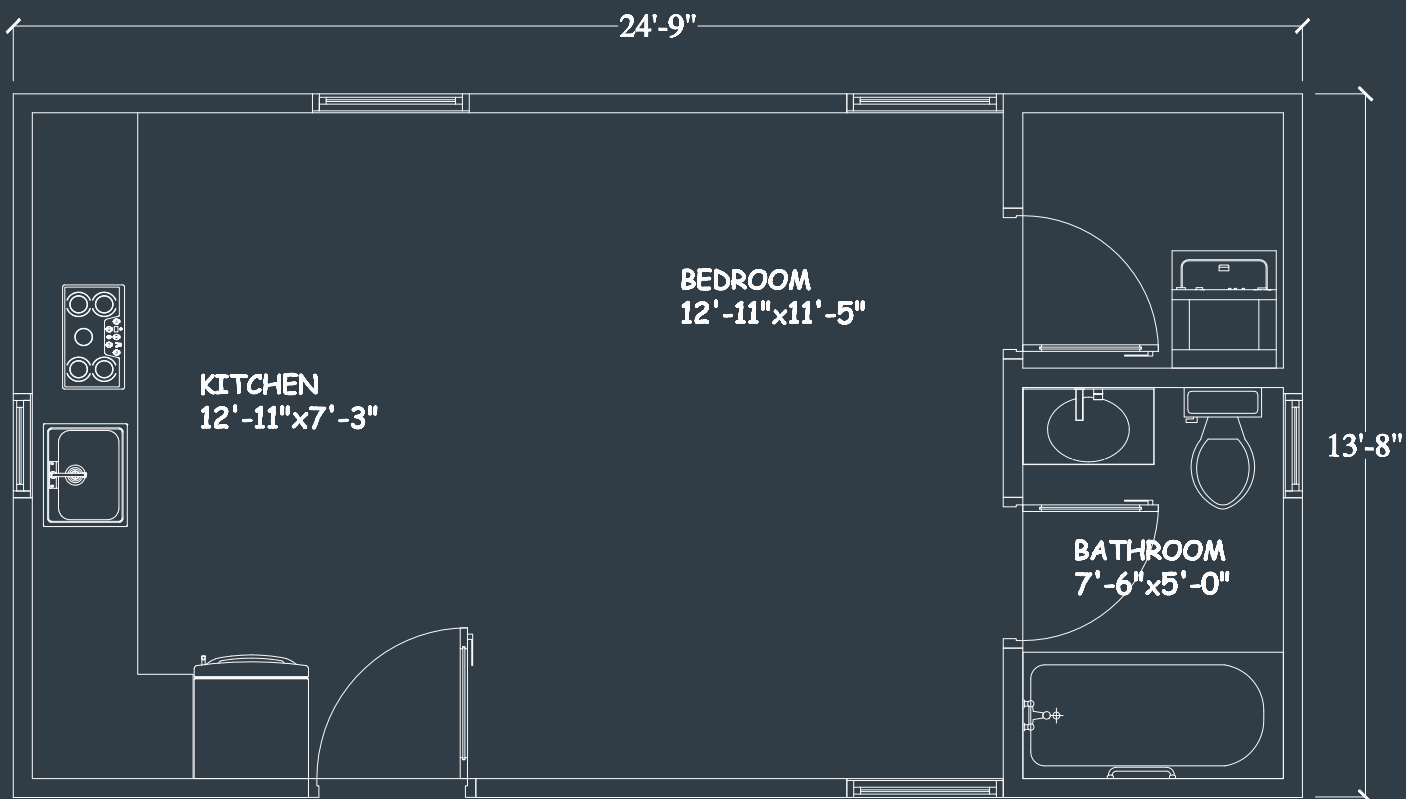

# CASCADE TRADITIONAL | 378 sq ft\*

Vaulted living area + loft • 1 bathroom • \*40 sq ft covered porch

## About This Kabin:

- 378 SF - Includes 40 SF covered porch
- Common Room with vaulted ceiling to maximize space + fully vaulted loft above bathroom/laundry
- 1 Bathroom
- Adjustable Interior Layouts
- Semi customizable options including flexible window and door locations
- Constructed to Built Green's 4-star standards