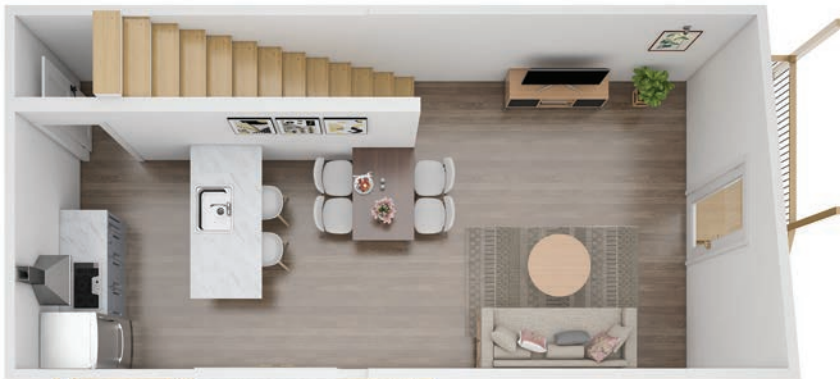

DENALI MODERN | 996 sq ft*

1 bedroom with vaulted ceiling • 1.5 bathroom • 2 story • *231 sq ft covered porch

Floor 1

Floor 2

Floor 1

Floor 2

About This Kabin:

- 996 SF - Includes 191 SF covered deck and 40 SF covered porch
- 2 Story
- Partially vaulted living area to maximize space + attic storage space over bathrooms
- 1 Bedroom with vaulted ceiling
- 1.5 Bathrooms
- Adjustable Interior Layouts
- Semi customizable options including flexible window and door locations
- Constructed to Built Green's 4-star standards