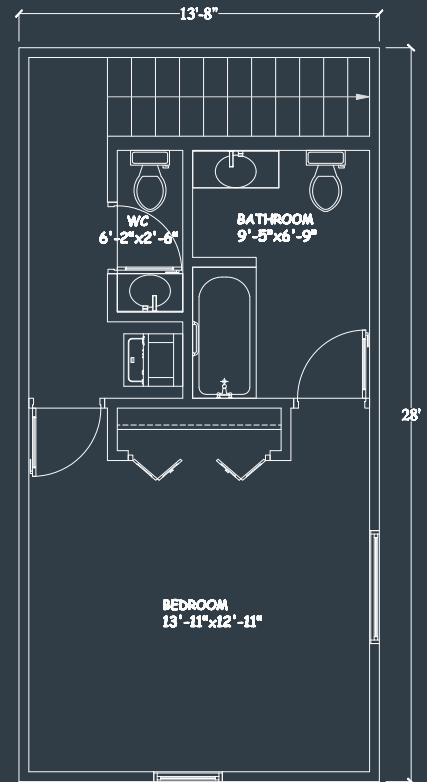

DENALI MODERN | 996 sq ft*

1 bedroom with vaulted ceiling • 1.5 bathroom • 2 story • *231 sq ft covered porch

Floor 1

Floor 2

Floor 1

Floor 2

About This Kabin:

- 996 SF - Includes 191 SF covered deck and 40 SF covered porch
- 2 Story
- Partially vaulted living area to maximize space + attic storage space over bathrooms
- 1 Bedroom with vaulted ceiling
- 1.5 Bathrooms
- Adjustable Interior Layouts
- Semi customizable options including flexible window and door locations
- Constructed to Built Green's 4-star standards