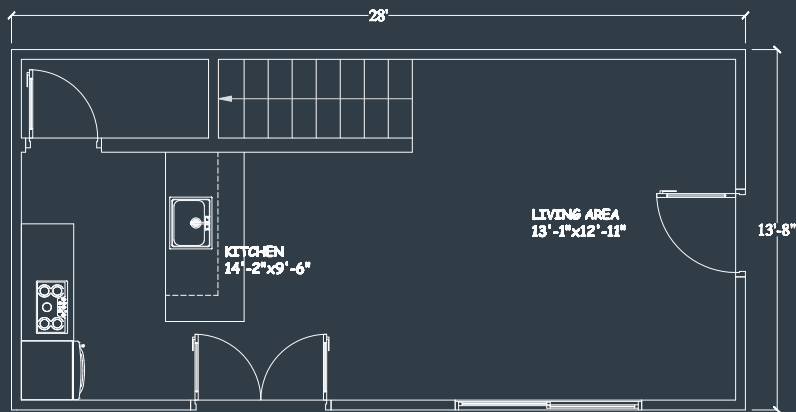

DENALI MODERN | 996 sq ft*

1 bedroom with vaulted ceiling • 1.5 bathroom • 2 story • *231 sq ft covered porch

Floor 1

Floor 2

Floor 1

Floor 2

About This Kabin:

- 996 SF - Includes 191 SF covered deck and 40 SF covered porch
- 2 Story
- Partially vaulted living area to maximize space + attic storage space over bathrooms
- 1 Bedroom with vaulted ceiling
- 1.5 Bathrooms
- Adjustable Interior Layouts
- Semi customizable options including flexible window and door locations
- Constructed to Built Green's 4-star standards