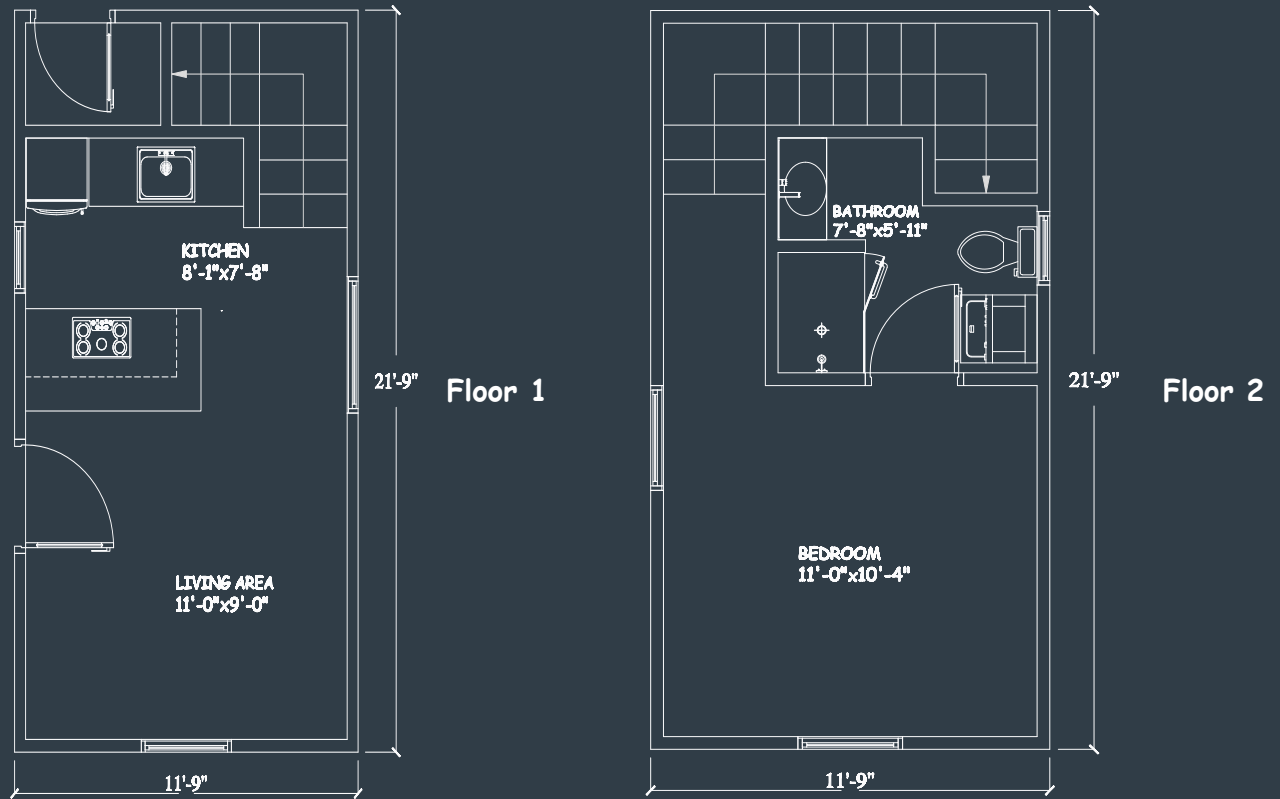

OLYMPIC II MODERN | 550 sq ft*

2 story • 1 bedroom with vaulted ceiling • .75 bathroom • *40 sq ft covered porch

Floor 1

Floor 2

About This Kabin:

- 550 SF - Includes 40 SF covered porch
- 2 Story
- 1 Bedroom with vaulted ceiling to maximize space
- .75 Bathroom
- Adjustable Interior Layouts
- Semi customizable options including flexible window and door locations
- Constructed to Built Green's 4-star standards