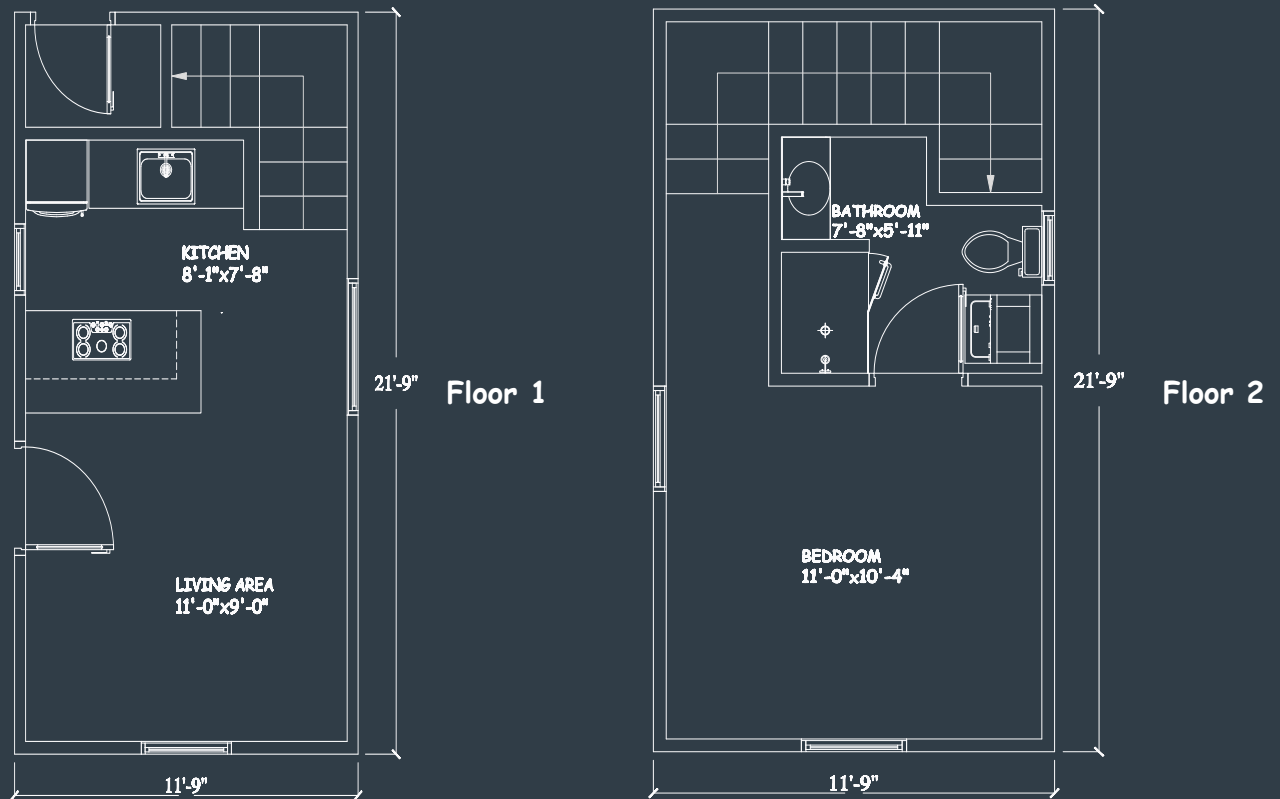

OLYMPIC II TRADITIONAL | 550 sq ft*

2 story • 1 bedroom with vaulted ceiling • .75 bathroom • *40 sq ft covered porch

Floor 1

Floor 2

About This Kabin:

- 550 SF - Includes 40 SF covered porch
- 2 Story
- 1 Bedroom with vaulted ceiling to maximize space
- .75 Bathroom
- Adjustable Interior Layouts
- Semi customizable options including flexible window and door locations
- Constructed to Built Green's 4-star standards