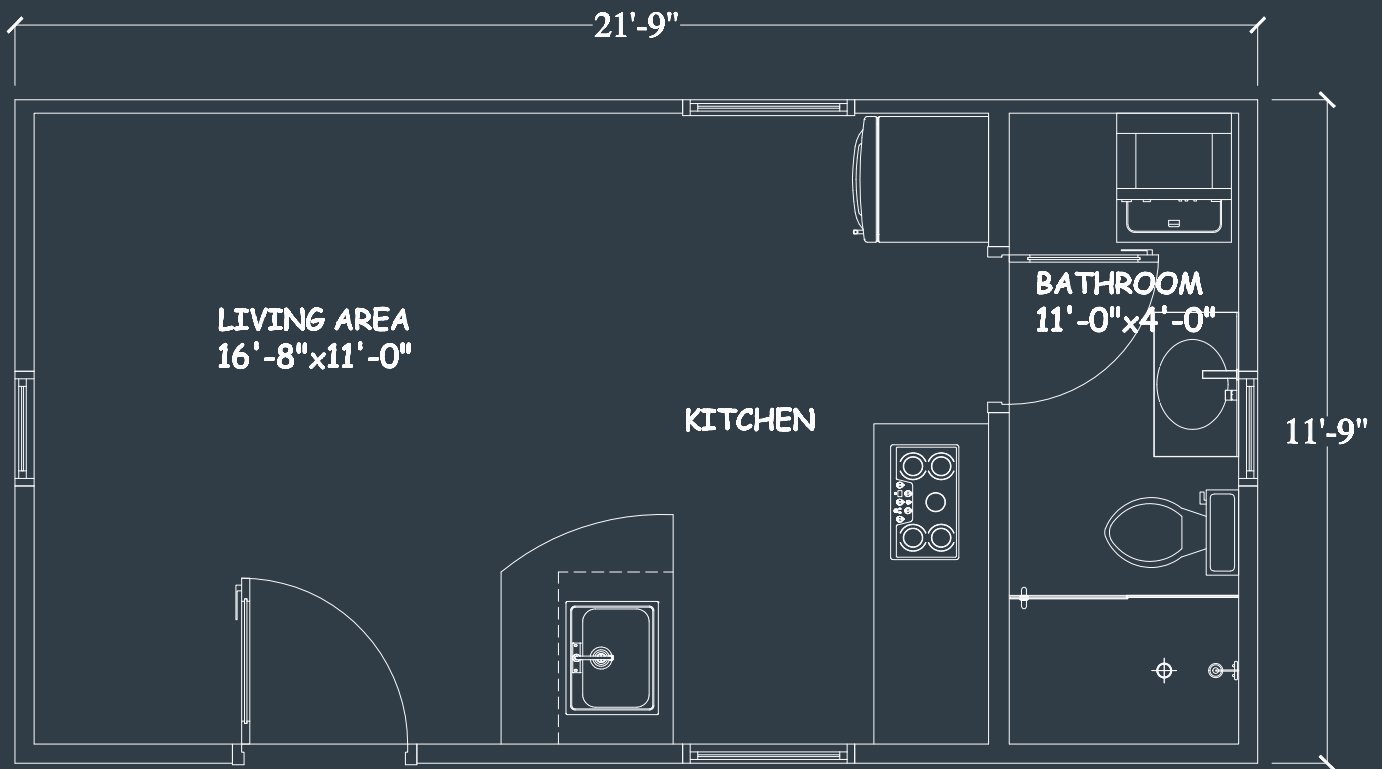

OLYMPIC TRADITIONAL | 295 sq ft*

Vaulted living area • .75 bathroom • *40 sq ft covered porch

About This Kabin:

- 295 SF - Includes 40 SF covered porch
- Common Room with vaulted living area to maximize space + attic storage space over bathroom
- .75 Bathroom
- Adjustable Interior Layouts
- Semi customizable options including flexible window and door locations
- Constructed to Built Green's 4-star standards