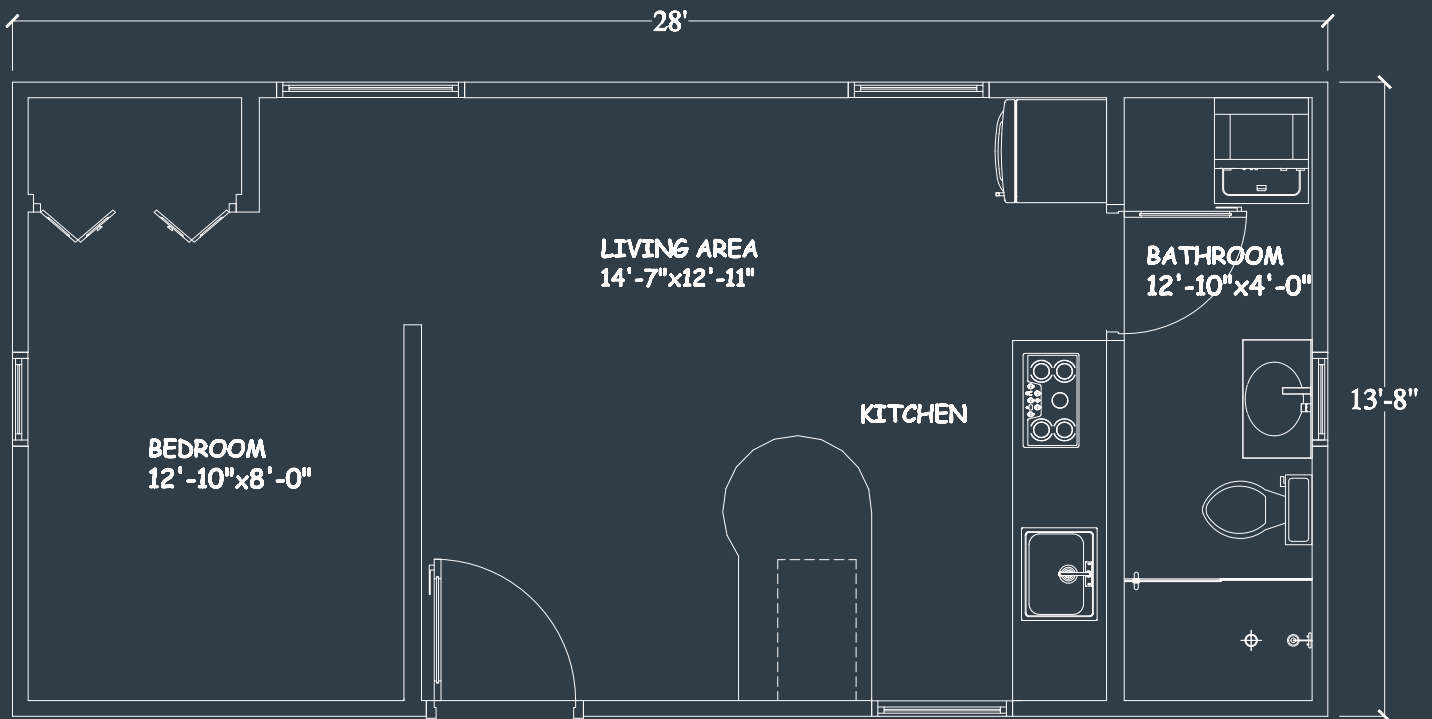

RAINIER MODERN | 423 sq ft*

1 bedroom • .75 bathroom • Vaulted living and kitchen areas • *40 sq ft covered porch

About This Kabin:

- 423 SF - Includes 40 SF covered porch
- Living & kitchen area with vaulted ceiling + partially vaulted loft above bedroom and attic storage space over bathroom
- 1 Bedroom
- .75 Bathroom
- Adjustable Interior Layouts
- Semi customizable options including flexible window and door locations
- Constructed to Built Green's 4-star standards