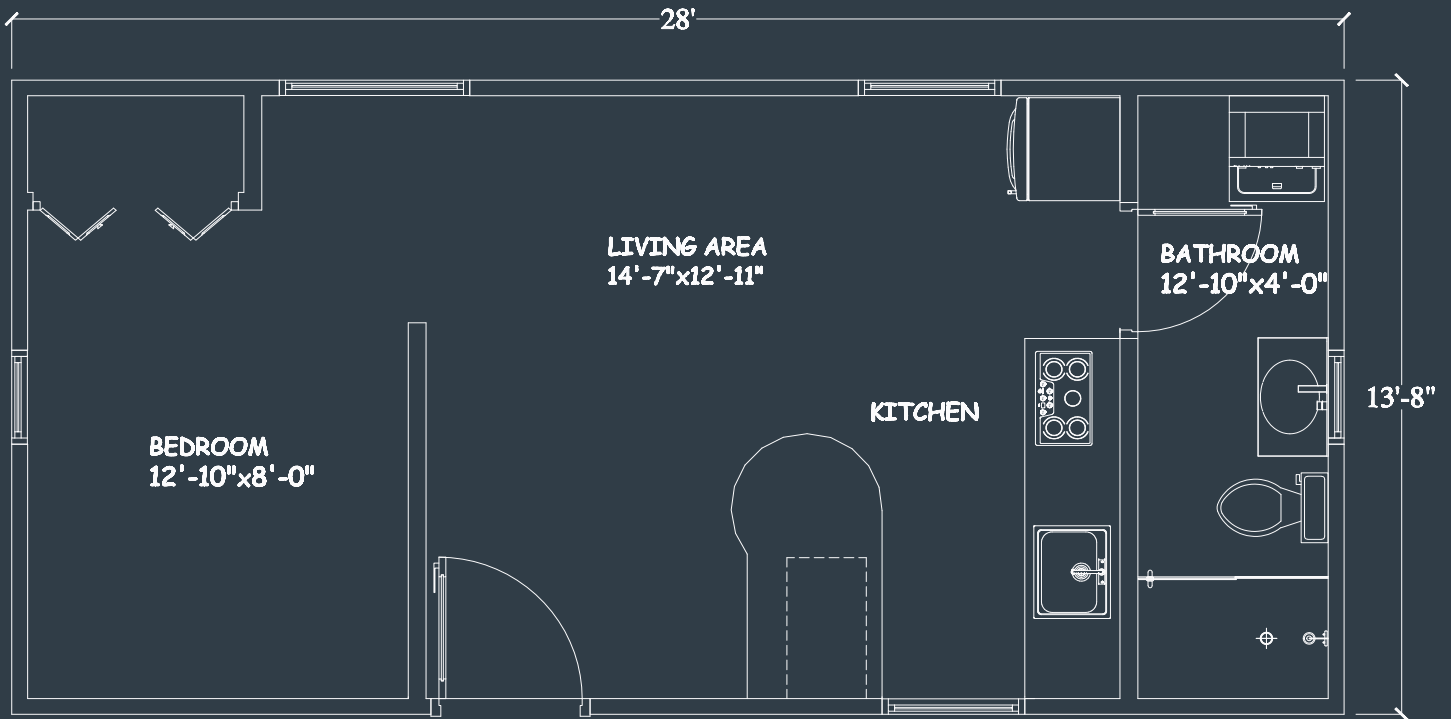

# RAINIER TRADITIONAL | 423 sq ft\*

1 bedroom • .75 bathroom • Vaulted living and kitchen areas • \*40 sq ft covered porch

## About This Kabin:

- 423 SF - Includes 40 SF covered porch
- Living & kitchen area with vaulted ceiling + partially vaulted loft above bedroom and attic storage space over bathroom
- 1 Bedroom
- 75 Bathroom
- Adjustable Interior Layouts
- Semi customizable options including flexible window and door locations
- Constructed to Built Green's 4-star standards