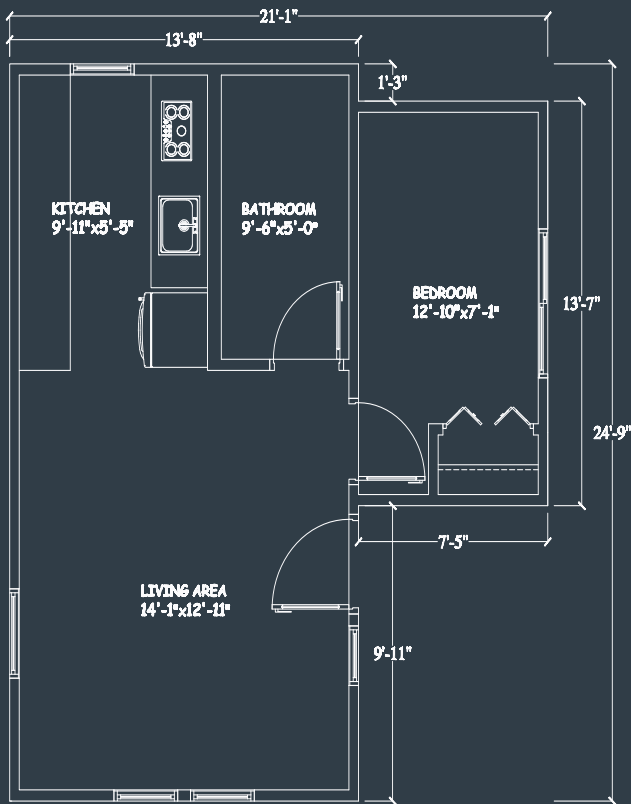

# GLACIER II MODERN | 650 sq ft\*

1.5 Story • 1 bedroom • Vaulted living area + large loft • \*73 sq ft covered porch

## About This Kabin:

- 650 SF - Includes 73 SF covered porch
- 1.5 Story
- Common Room with vaulted ceiling to maximize space + fully vaulted loft above kitchen and bathroom
- 1 bedroom
- 1 Bathroom
- Semi customizable options including flexible window and door locations
- Constructed to Built Green's 4-star standards