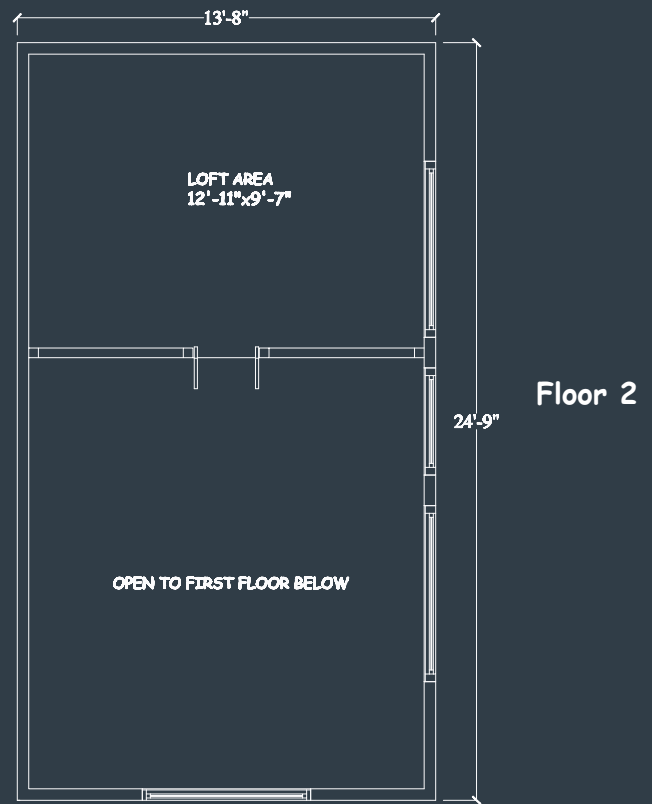

# GLACIER II MODERN | 650 sq ft\*

1.5 Story • 1 bedroom • Vaulted living area + large loft • \*73 sq ft covered porch

## About This Kabin:

- 650 SF - Includes 73 SF covered porch
- 1.5 Story
- Common Room with vaulted ceiling to maximize space + fully vaulted loft above kitchen and bathroom
- 1 bedroom
- 1 Bathroom
- Semi customizable options including flexible window and door locations
- Constructed to Built Green's 4-star standards