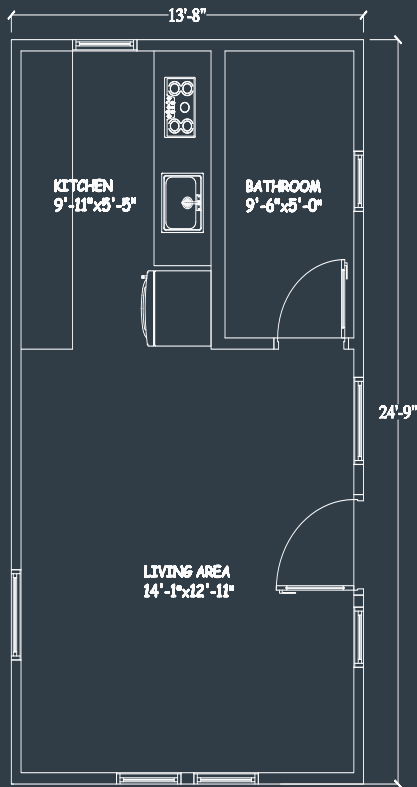

GLACIER MODERN | 560 sq ft*

1.5 story • Vaulted living area + large loft • *183 sq ft covered porch

Floor 1

Floor 2

About This Kabin:

- 560 SF - Includes 183 SF covered porch
- 1.5 Story
- Common Room with vaulted ceiling to maximize space + fully vaulted loft above kitchen and bathroom
- 1 Bathroom
- Semi customizable options including flexible window and door locations
- Constructed to Built Green's 4-star standards