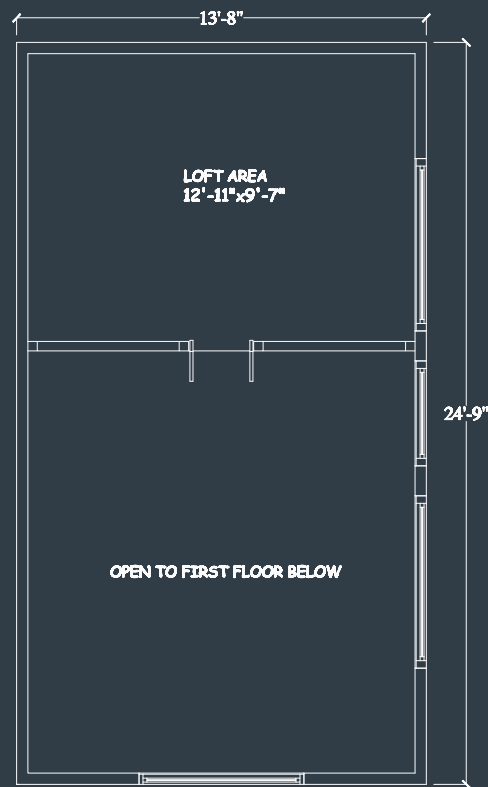

GLACIER MODERN | 560 sq ft*

1.5 story • Vaulted living area + large loft • *183 sq ft covered porch

Floor 1

Floor 2

About This Kabin:

- 560 SF - Includes 183 SF covered porch
- 1.5 Story
- Common Room with vaulted ceiling to maximize space + fully vaulted loft above kitchen and bathroom
- 1 Bathroom
- Semi customizable options including flexible window and door locations
- Constructed to Built Green's 4-star standards